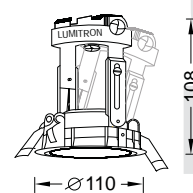

Halogen Downlight

Indy
decorative lights

Lumitron

LMDL - 36

Fixed Downlight

Cut-out 95mm.

MR16 20-50W 12V GX5.3

LED 10W / 12W / 15W 12°, 24°, 36°

LMDL - 37

Adjustable Downlight

Cut-out 95mm.

MR16 20-50W 12V GX5.3

LED 10W / 12W / 15W 12°, 24°, 36°

LMDL - 500

Fixed Downlight

Cut-out 128mm.

MR16 20-50W 12V GX5.3

LED 10W / 12W / 15W 12°, 24°, 36°

LMDL - 501

Adjustable Downlight

Cut-out 128mm.

MR16 20-50W 12V GX5.3

LED 10W / 12W / 15W 12°, 24°, 36°

Frosted Glass