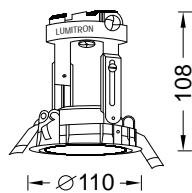

Halogen Downlight

Indy
decorative lights

Lumitron

LMDL - 36

Fixed Downlight

Cut-out 95mm.

MR16 20-50W 12V GX5.3

LED 10W / 12W / 15W 12°, 24°, 36°

LMDL - 37

Adjustable Downlight

Cut-out 95mm.

MR16 20-50W 12V GX5.3

LED 10W / 12W / 15W 12°, 24°, 36°

LMDL - 500

Fixed Downlight

Cut-out 128mm.

MR16 20-50W 12V GX5.3

LED 10W / 12W / 15W 12°, 24°, 36°

LMDL - 501

Adjustable Downlight

Cut-out 128mm.

MR16 20-50W 12V GX5.3

LED 10W / 12W / 15W 12°, 24°, 36°

Frosted Glass