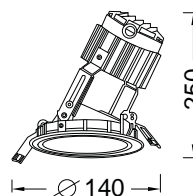

LMDL - 37

Adjustable Downlight

Cut-out 95mm.

MR16 20-50W 12V GX5.3

LED 10W / 12W / 15W 12°, 24°, 36°

LMDL - 500

Fixed Downlight

Cut-out 128mm.

MR16 20-50W 12V GX5.3

LED 10W / 12W / 15W 12°, 24°, 36°

LMDL - 501

Adjustable Downlight

Cut-out 128mm.

MR16 20-50W 12V GX5.3

LED 10W / 12W / 15W 12°, 24°, 36°

Frosted Glass