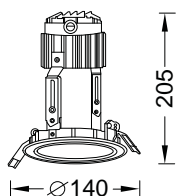

Halogen Downlight

Indy
decorative lights

Lumitron

LMDL - 36

Fixed Downlight

Cut-out 95mm.

MR16 20-50W 12V GX5.3

LED 10W / 12W / 15W 12°, 24°, 36°

LMDL - 37

Adjustable Downlight

Cut-out 95mm.

MR16 20-50W 12V GX5.3

LED 10W / 12W / 15W 12°, 24°, 36°

LMDL - 500

Fixed Downlight

Cut-out 128mm.

MR16 20-50W 12V GX5.3

LED 10W / 12W / 15W 12°, 24°, 36°

LMDL - 501

Adjustable Downlight

Cut-out 128mm.

MR16 20-50W 12V GX5.3

LED 10W / 12W / 15W 12°, 24°, 36°

Frosted Glass