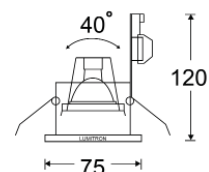

LMDL - 72

Adjustable Downlight

JC 50W 12V GY6.35

MR16 20-50W 12V GX5.3

CDM-TC 35W G8.5

LMDL - 89

Fixed Downlight

MR16 20-50W 12V GX5.3