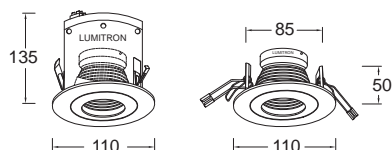

LMDL - 56

Adjustable Downlight

MR16 20-50W 12V GX5.3

LMDL - 57

Adjustable Downlight

MR16 20-50W 12V GX5.3

LMDL - 58

Fixed Downlight

MR16 20-50W 12V GX5.3

LMDL - 38

Fixed Downlight

Cut-out 70mm.

MR16 20-50W 12V GX5.3