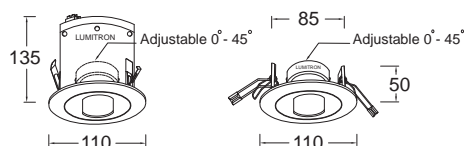

Halogen Downlight

Indy
decorative lights

Lumitron

- ตัวโคมทำด้วย Die Cast Aluminium ฟันสีฝุ่นอบแห้ง
- วงแหวนวงในถอดออกได้ เพื่อเปลี่ยนหลอดไฟโดยไม่ต้องถอดจากฝ้าเพดาน

- สีของโคม: ขาว, ดำ

- ☐ -Color Filter
- ☐ -กระป๋องสีดำครอบโคมด้านบน

LMDL - 56

Adjustable Downlight

MR16 20-50W 12V GX5.3