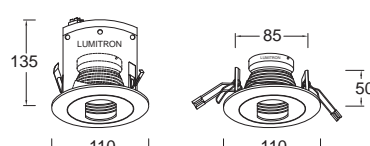

LMDL - 56

Adjustable Downlight

MR16 20-50W 12V GX5.3

LMDL - 57

Adjustable Downlight

MR16 20-50W 12V GX5.3

LMDL - 58

Fixed Downlight

MR16 20-50W 12V GX5.3

LMDL - 38

Fixed Downlight

Cut-out 70mm.

MR16 20-50W 12V GX5.3