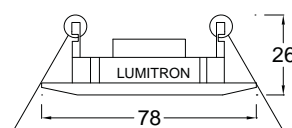

LMDL - 38

Fixed Downlight

Cut-out 70mm.

MR16 20-50W 12V GX5.3