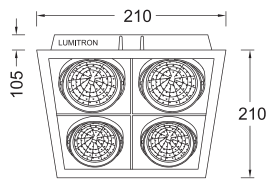

ENERGY SAVING LIGHTING

60%

Cut-out 100x100mm.

LMDL-123-1

Cut-out 185x100mm.

LMDL-123-2

Cut-out 268x100mm.

LMDL-123-3

Cut-out 185x185mm.

LMDL-123-4

LUMITRON REF.	หลอด	มุมแสง	ขั้ว
LMDL-123-1	MR16 50W	10°-40°	GX5.3
LMDL-123-2	MR16 2x50W	10°-40°	GX5.3
LMDL-123-3	MR16 3x50W	10°-40°	GX5.3
LMDL-123-4	MR16 4x50W	10°-40°	GX5.3