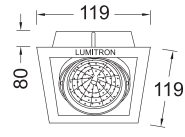

ENERGY SAVING LIGHTING

60%

Cut-out 100x100mm.

LMDL-123-1

Cut-out 185x100mm.

LMDL-123-2

Cut-out 268x100mm.

LMDL-123-3

Cut-out 185x185mm.

LMDL-123-4

LUMITRON REF.	หลอด	มุมแสง	ขั้ว
LMDL-123-1	MR16 50W	10°-40°	GX5.3
LMDL-123-2	MR16 2x50W	10°-40°	GX5.3
LMDL-123-3	MR16 3x50W	10°-40°	GX5.3
LMDL-123-4	MR16 4x50W	10°-40°	GX5.3