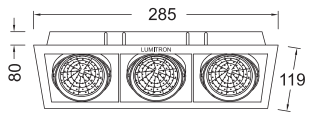

ENERGY SAVING LIGHTING

60%

Cut-out 100x100mm.

LMDL-123-1

Cut-out 185x100mm.

LMDL-123-2

Cut-out 268x100mm.

LMDL-123-3

Cut-out 185x185mm.

LMDL-123-4

LUMITRON REF.	หลอด	มุมแสง	ขั้ว
LMDL-123-1	MR16 50W	10°-40°	GX5.3
LMDL-123-2	MR16 2x50W	10°-40°	GX5.3
LMDL-123-3	MR16 3x50W	10°-40°	GX5.3
LMDL-123-4	MR16 4x50W	10°-40°	GX5.3