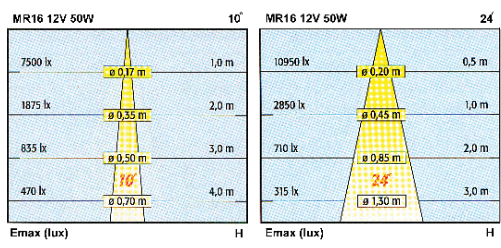

ENERGY SAVING LIGHTING

60%

Cut-out 100x100mm.

LMDL-123-1

Cut-out 185x100mm.

LMDL-123-2

Cut-out 268x100mm.

LMDL-123-3