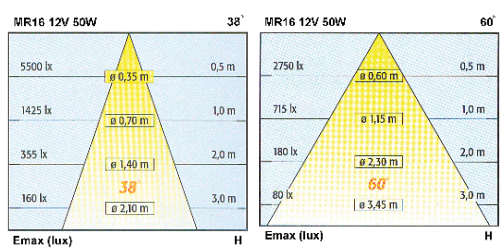

ENERGY SAVING LIGHTING

60%

Cut-out 100x100mm.

LMDL-123-1

Cut-out 185x100mm.

LMDL-123-2

Cut-out 268x100mm.

LMDL-123-3