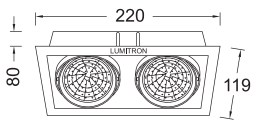

ENERGY SAVING LIGHTING

60%

Cut-out 100x100mm.

LMDL-123-1

Cut-out 185x100mm.

LMDL-123-2

Cut-out 268x100mm.

LMDL-123-3

Cut-out 185x185mm.

LMDL-123-4

LUMITRON REF.	หลอด	มุมแสง	ขั้ว
LMDL-123-1	MR16 50W	10°-40°	GX5.3
LMDL-123-2	MR16 2x50W	10°-40°	GX5.3
LMDL-123-3	MR16 3x50W	10°-40°	GX5.3
LMDL-123-4	MR16 4x50W	10°-40°	GX5.3