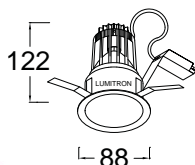

Halogen Downlight

LUMITRON

LMDL - 651

Fixed Downlight

Cut-out 81mm.

MR16 50W GX5.3

LED LED 10W / 12W / 15W 12°, 24°, 36°

LMDL - 652

Adjustable Downlight

Cut-out 81mm.

MR16 50W GX5.3

LED LED 10W / 12W / 15W 12°, 24°, 36°

LMDL - 653

Fixed Downlight

Cut-out 81mm.

MR16 50W GX5.3

LED LED 10W / 12W / 15W 12°, 24°, 36°

LMDL - 654

Adjustable Downlight

Cut-out 81mm.

MR16 50W GX5.3

LED LED 10W / 12W / 15W 12°, 24°, 36°

Frosted Glass

Honey Comb

Color Filter

Die Cast Aluminium
Body

Aluminium
Reflector

Option

3W-15W
LED Module

3W-7W
LED MR16