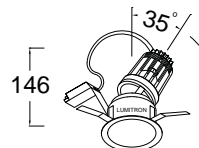

Halogen Downlight

LUMITRON

LMDL - 651

Fixed Downlight

Cut-out 81mm.

MR16 50W GX5.3

LED LED 10W / 12W / 15W 12°, 24°, 36°

LMDL - 652

Adjustable Downlight

Cut-out 81mm.

MR16 50W GX5.3

LED LED 10W / 12W / 15W 12°, 24°, 36°

LMDL - 653

Fixed Downlight

Cut-out 81mm.

MR16 50W GX5.3

LED LED 10W / 12W / 15W 12°, 24°, 36°

LMDL - 654

Adjustable Downlight

Cut-out 81mm.

MR16 50W GX5.3

LED LED 10W / 12W / 15W 12°, 24°, 36°

Frosted Glass

Honey Comb