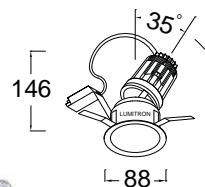

Halogen Downlight

LUMITRON

LMDL - 651

Fixed Downlight

Cut-out 81mm.

MR16 50W GX5.3

LED LED 10W / 12W / 15W 12°, 24°, 36°

LMDL - 652

Adjustable Downlight

Cut-out 81mm.

MR16 50W GX5.3

LED LED 10W / 12W / 15W 12°, 24°, 36°

LMDL - 653

Fixed Downlight

Cut-out 81mm.

MR16 50W GX5.3

LED LED 10W / 12W / 15W 12°, 24°, 36°

LMDL - 654

Adjustable Downlight

Cut-out 81mm.

MR16 50W GX5.3

LED LED 10W / 12W / 15W 12°, 24°, 36°

Frosted Glass

Honey Comb

Color Filter

Die Cast Aluminium
Body

Aluminium
Reflector

Option

3W-15W
LED Module

3W-7W
LED MR16