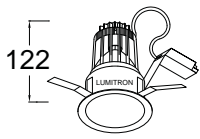

Halogen Downlight

LUMITRON

LMDL - 651

Fixed Downlight

Cut-out 81mm.

MR16 50W GX5.3

LED LED 10W / 12W / 15W 12°, 24°, 36°

LMDL - 652

Adjustable Downlight

Cut-out 81mm.

MR16 50W GX5.3

LED LED 10W / 12W / 15W 12°, 24°, 36°

LMDL - 653

Fixed Downlight

Cut-out 81mm.

MR16 50W GX5.3