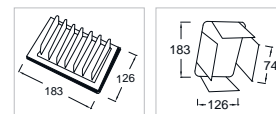

CDM-TM 20-35W PGJ5
CDM-TC 35-70W G8.5

LED 26W / 30W / 35W

Option for
LMTL-281
LMTL-282
LMTL-283

LMTL - 284

MH-DE 70, 150W RX7S
HAL-DE 150W R7s (Without Gear Box)

Anti-glare lover Ban door