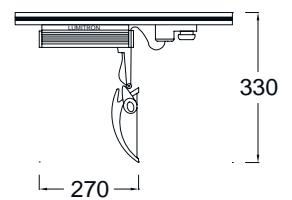

CDM-TM 20-35W PGJ5
CDM-TC 35-70W G8.5

LED 26W / 30W / 35W

Option for
LMTL-281
LMTL-282
LMTL-283

LMTL - 284

MH-DE 70, 150W RX7S
HAL-DE 150W R7s (Without Gear Box)

Anti-glare lover Ban door