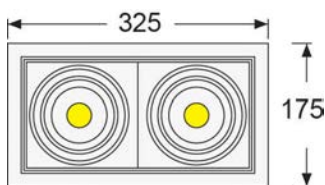

LMDL-855
LED Downlight

Energy Saving Lighting

LMDL-855-1

LMDL-855

LMDL-855-V2

LMDL-855-2

Aluminium Heat Sink	CRI 80	House icon	CE	RoHS	ENERGY SAVING LIGHTING
---------------------	--------	------------	----	------	------------------------

Warm White
 Neutral White
 Cool White

LMDL-855-3

LUMITRON REF.	Power	Lumen
LMDL-855-1	LED 15W	1300
LMDL-855-2	LED 25W	1800-2300
LMDL-855-3	LED 36W	3200
LMDL-855-V2-1	LED 15W	1,400
LMDL-855-V2-2	LED 25W	2,000-2,200
LMDL-855-V2-3	LED 36W	3,000
	LED 50W	4,200