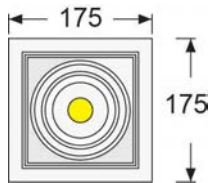

LMDL-855
LED Downlight

Energy Saving Lighting

LMDL-855-1

LMDL-855

LMDL-855-V2

LMDL-855-2

Aluminium Heat Sink	CRI 80	House icon	CE	RoHS	ENERGY SAVING LIGHTING
---------------------	--------	------------	----	------	------------------------

Warm White
 Neutral White
 Cool White

LMDL-855-3

LUMITRON REF.	Power	Lumen
LMDL-855-1	LED 15W	1300
LMDL-855-2	LED 25W	1800-2300
LMDL-855-3	LED 36W	3200
LMDL-855-V2-1	LED 15W	1,400
LMDL-855-V2-2	LED 25W	2,000-2,200
LMDL-855-V2-3	LED 36W	3,000
	LED 50W	4,200