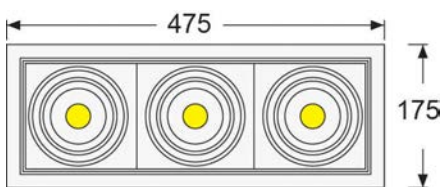

LMDL-855
LED Downlight

Energy Saving Lighting

LMDL-855-1

LMDL-855

LMDL-855-V2

LMDL-855-2

Aluminium Heat Sink	CRI 80	House icon	CE	RoHS	ENERGY SAVING LIGHTING
---------------------	--------	------------	----	------	------------------------

Warm White
 Neutral White
 Cool White

LMDL-855-3

LUMITRON REF.	Power	Lumen
LMDL-855-1	LED 15W	1300
LMDL-855-2	LED 25W	1800-2300
LMDL-855-3	LED 36W	3200
LMDL-855-V2-1	LED 15W	1,400
LMDL-855-V2-2	LED 25W	2,000-2,200
LMDL-855-V2-3	LED 36W	3,000
	LED 50W	4,200